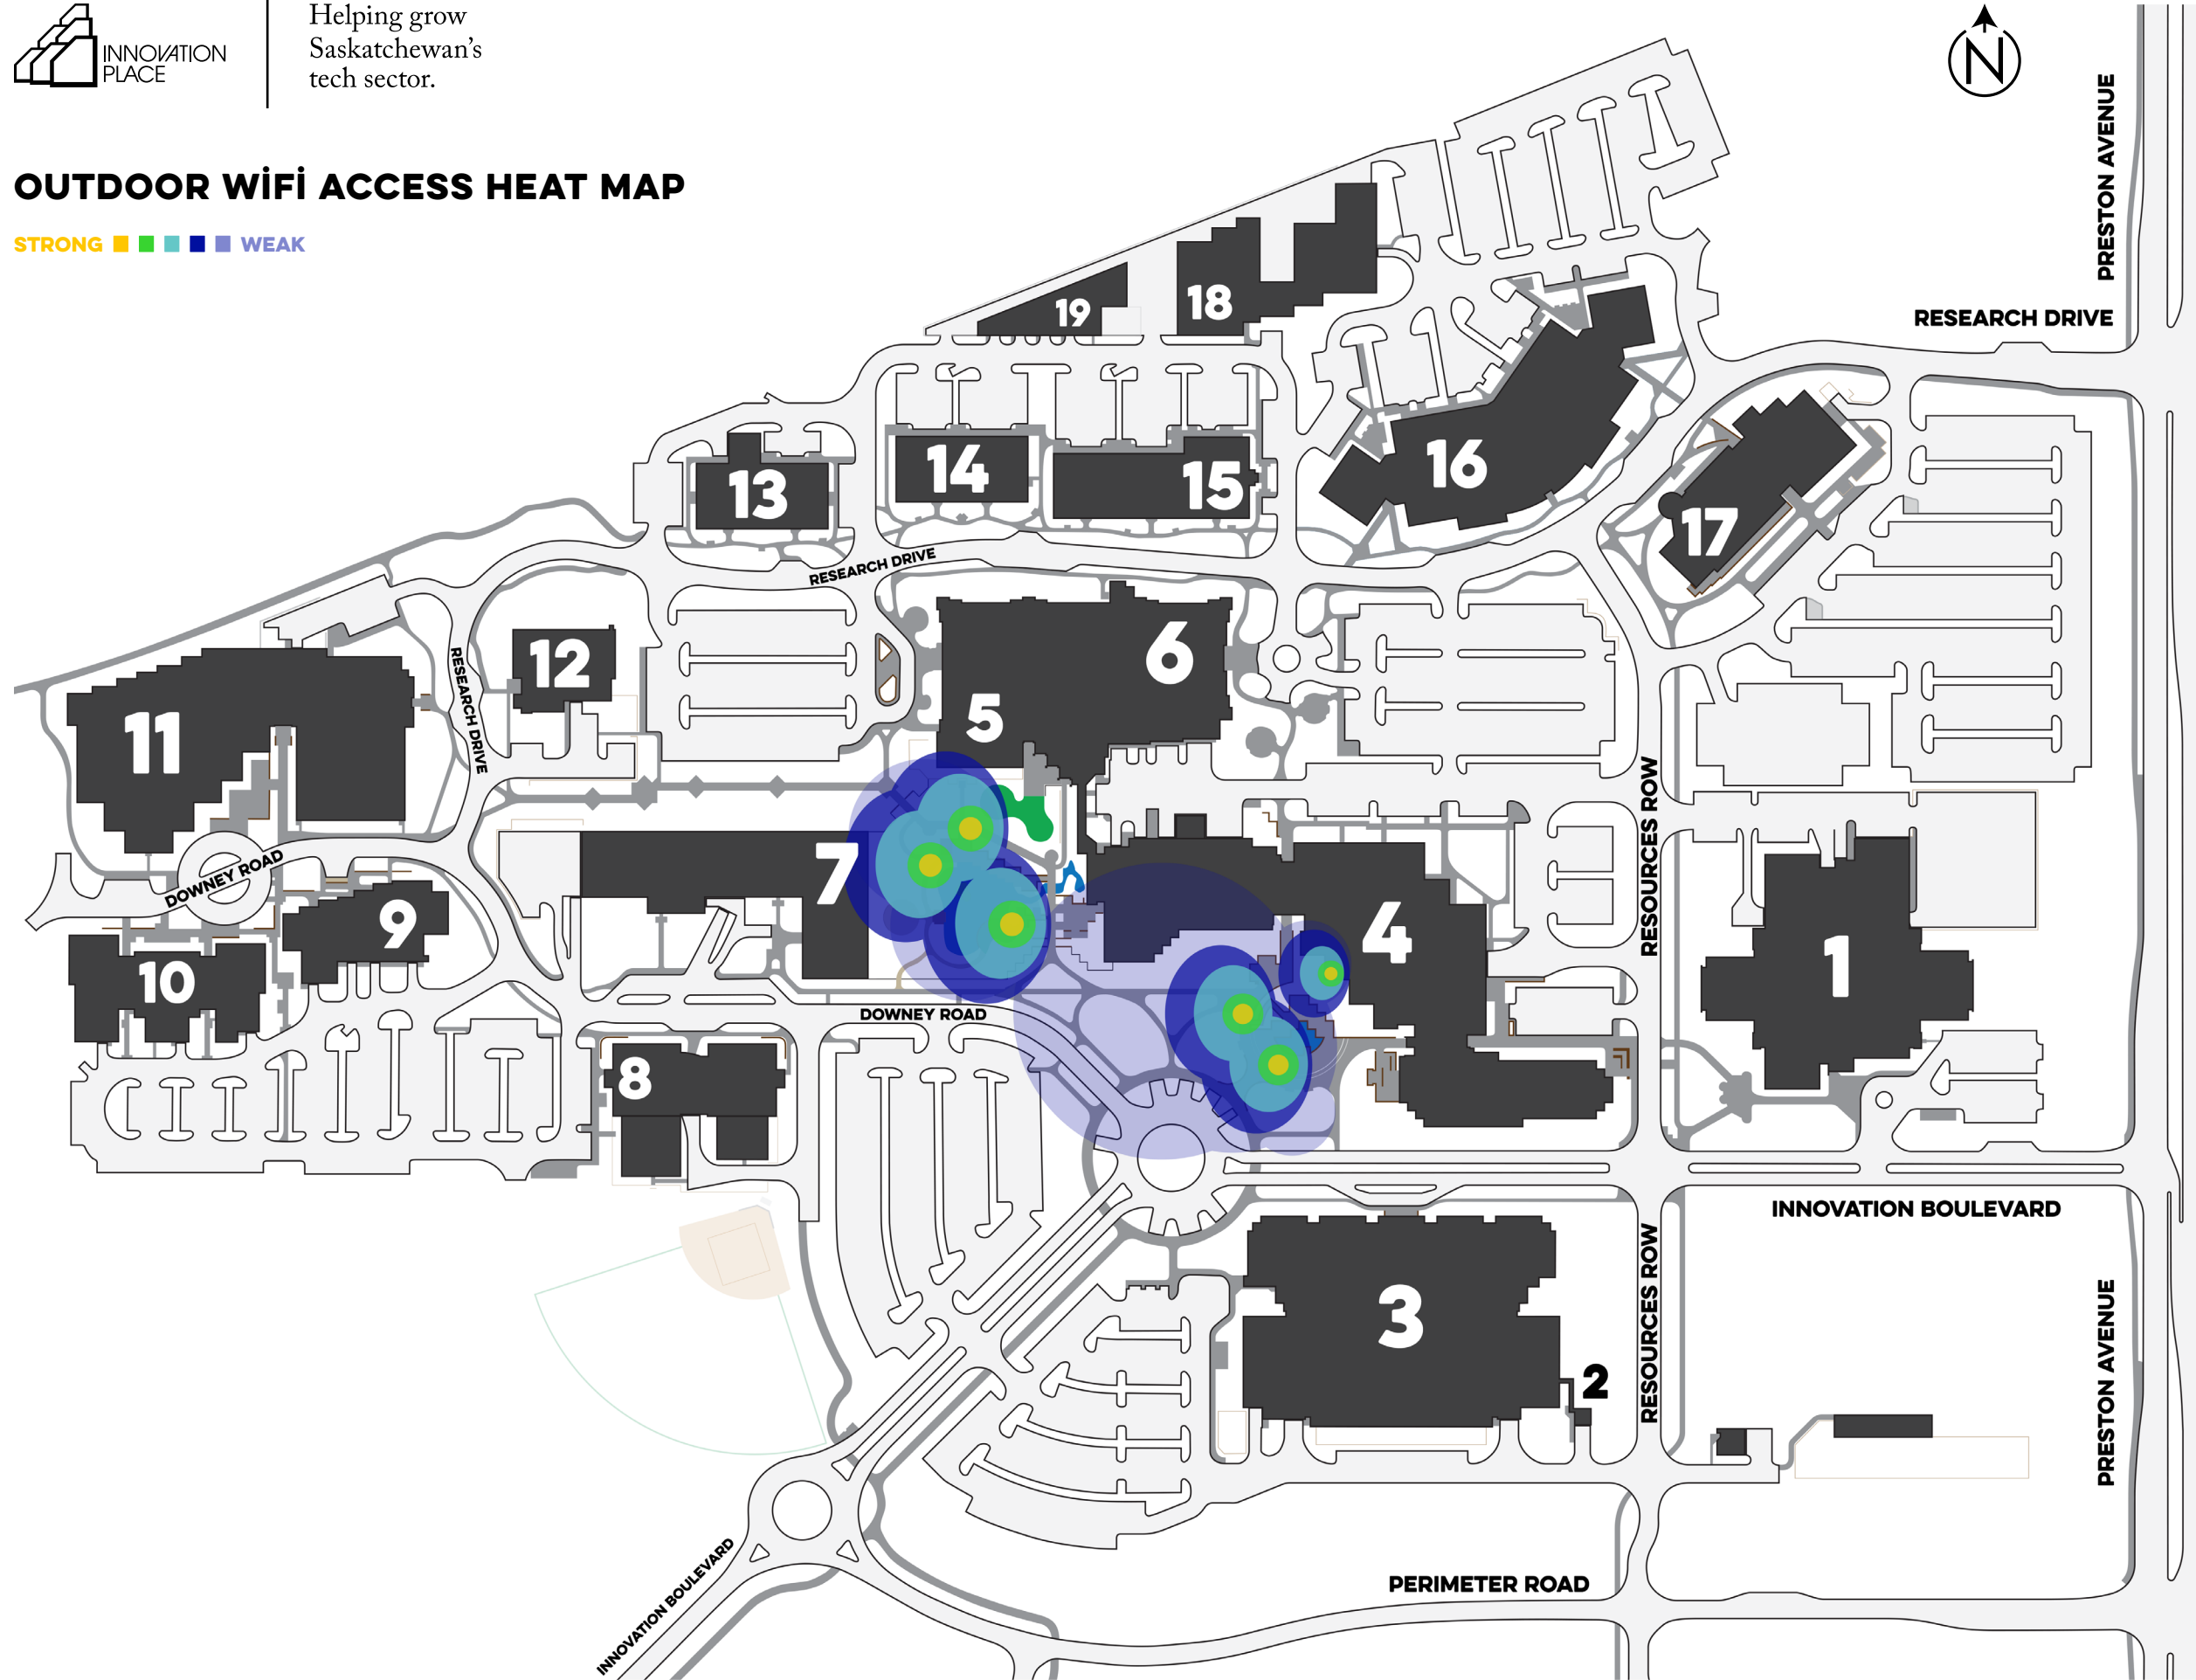

Helping grow
Saskatchewan's
tech sector.

OUTDOOR WiFi ACCESS HEAT MAP

STRONG ■ ■ ■ ■ ■ WEAK

- 1 NATIONAL HYDROLOGY RESEARCH CENTRE
11 INNOVATION BOULEVARD
- 2 CANADIAN SPACE AGENCY
305 RESOURCES ROW
- 3 SED SYSTEMS INC.
18 INNOVATION BOULEVARD
- 4 THE GALLERIA
15 INNOVATION BOULEVARD
- 5 BOFFINS PUBLIC HOUSE
106 - 111 RESEARCH DRIVE
- 6 THE ATRIUM
111 RESEARCH DRIVE
- 7 SRC ANALYTICAL LABORATORIES
422 DOWNEY ROAD
- 8 DR. JACK MCFALL BUILDING
421 DOWNEY ROAD
- 9 411 DOWNEY ROAD
- 10 DR. BURTON CRAIG BUILDING
407 DOWNEY ROAD
- 11 L.F. KRISTJANSON BIOTECHNOLOGY COMPLEX
410 DOWNEY ROAD
- 12 BIO PROCESSING CENTRE
107 RESEARCH DRIVE
- 13 108 RESEARCH DRIVE
- 14 110 RESEARCH DRIVE
- 15 112 RESEARCH DRIVE
- 16 THE CONCOURSE
116 RESEARCH DRIVE
- 17 121 RESEARCH DRIVE
- 18 MAINTENANCE / ENERGY CENTRE
1 NORTH ACCESS ROAD
- 19 3 NORTH ACCESS ROAD